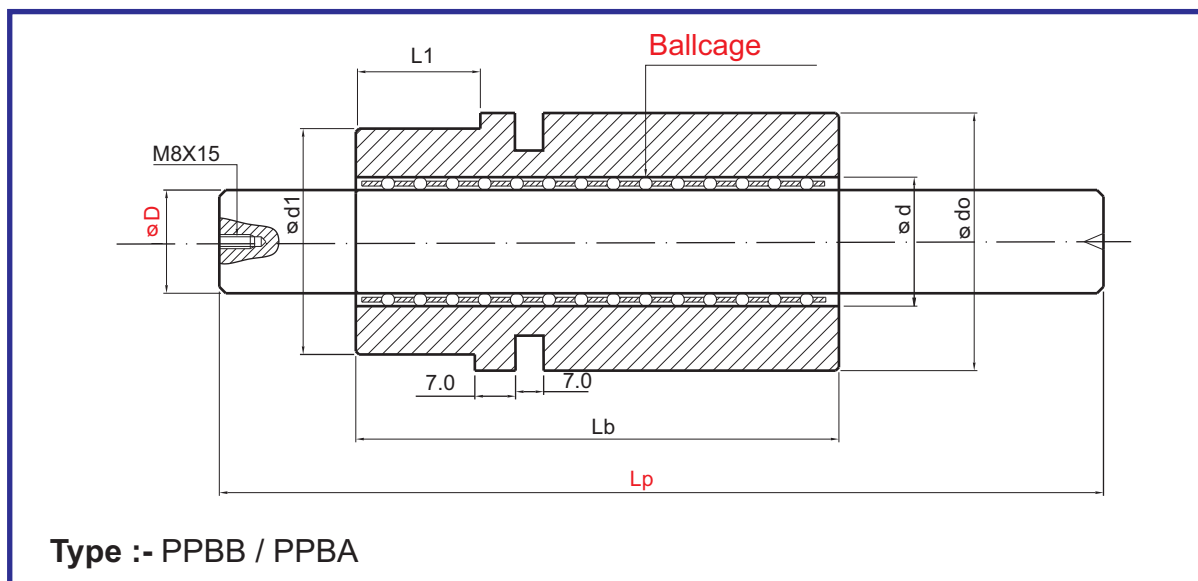

## ► Pillar Bush with Ballcage (PPBB / PPBA)

### Material :-

Pillar :- En353  
Bush :- En 353

### Ball cage Type :-

PPBB :- With Brass Ballcage  
PPBA :- With Aluminium Ballcage

**Note :-** The set will consist of spring for Ballcage support & Locking Button as per standard.

Dia D (mm)	Dia d (mm)	Dia d1 (mm)	Dia do (mm)	Length Lp (mm) Increment of 25mm	L1 mm	Lb mm	Ballcage	
							Ball Dia	Length
20	26	39	43.5	150-300	22.5	70	3	60
21	27	39	43.5	150-300	22.5	70	3	60
24	32	44	48.5	150-300	27.5	80	4	70
25	33	44	48.5	150-300	27.5	80	4	70
28	36	49	53.5	180-300	27.5	90	4	80
29	37	49	53.5	180-300	27.5	90	4	80
30	38	54	58.5	200-350	32.0	100	4	80
32	40	54	58.5	200-350	32.0	100	4	80
34	42	54	58.5	200-350	37.0	100	4	80
35	43	54	58.5	200-350	37.0	100	4	80
40	48	64	78.5	200-350	37.0	100	4	100
42	50	64	78.5	200-350	37.0	100	4	100